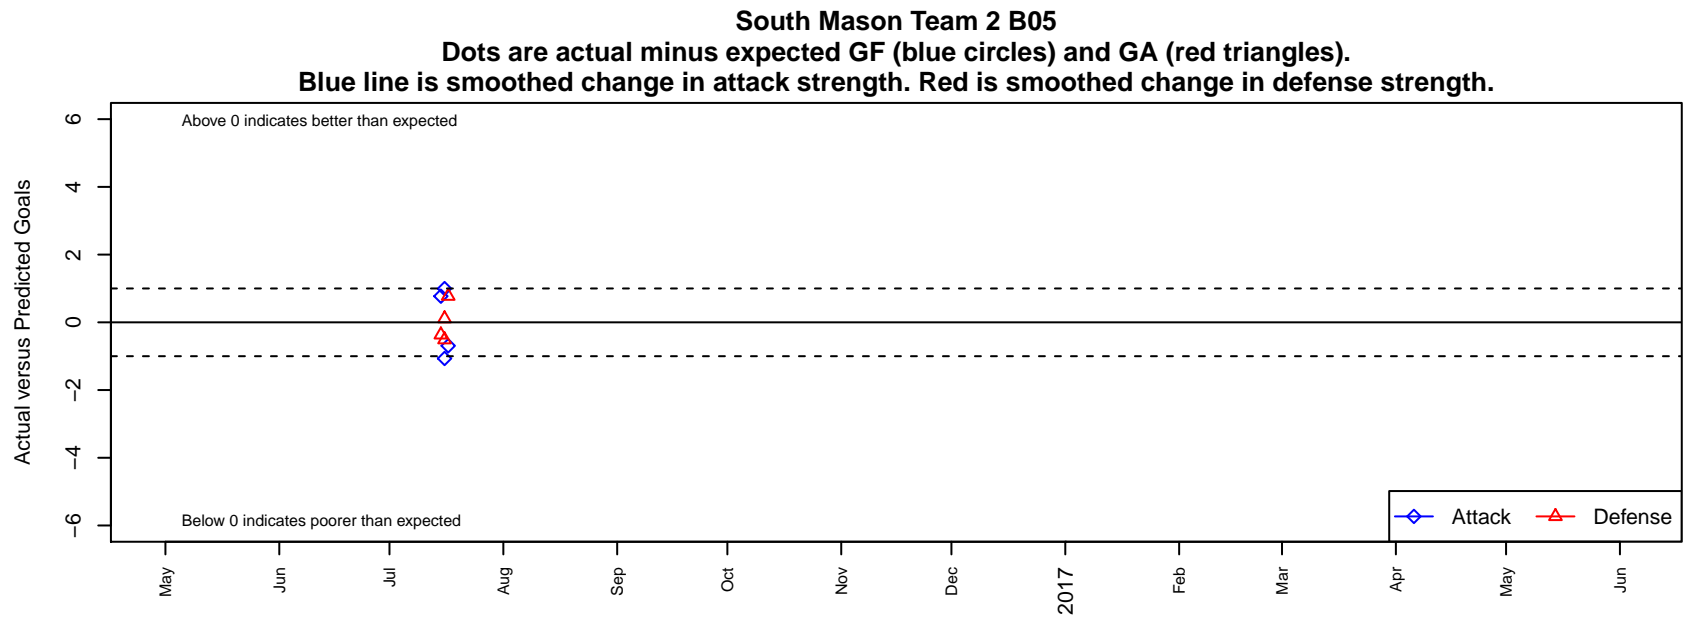

South Mason Team 2 B05

, WA
B05 total strength=174
attack=0.29 defense=0.04

alt names used:
South Mason Team 2

Venues played:
2016 KITG BU12 Red

date	home		away		venue	pred.home	pred.away
2016-07-17	South Mason Team 2 B05	1	Timber Barons B05	14	2016 KITG BU12 Red	1.69	14.77
2016-07-16	NK Force B05	13	South Mason Team 2 B05	2	2016 KITG BU12 Red	12.49	1.00
2016-07-16	FPSC Mighty Dragons B05	3	South Mason Team 2 B05	2	2016 KITG BU12 Red	3.11	3.07
2016-07-15	South Mason Team 2 B05	6	Tumwater United B05	3	2016 KITG BU12 Red	5.23	2.63